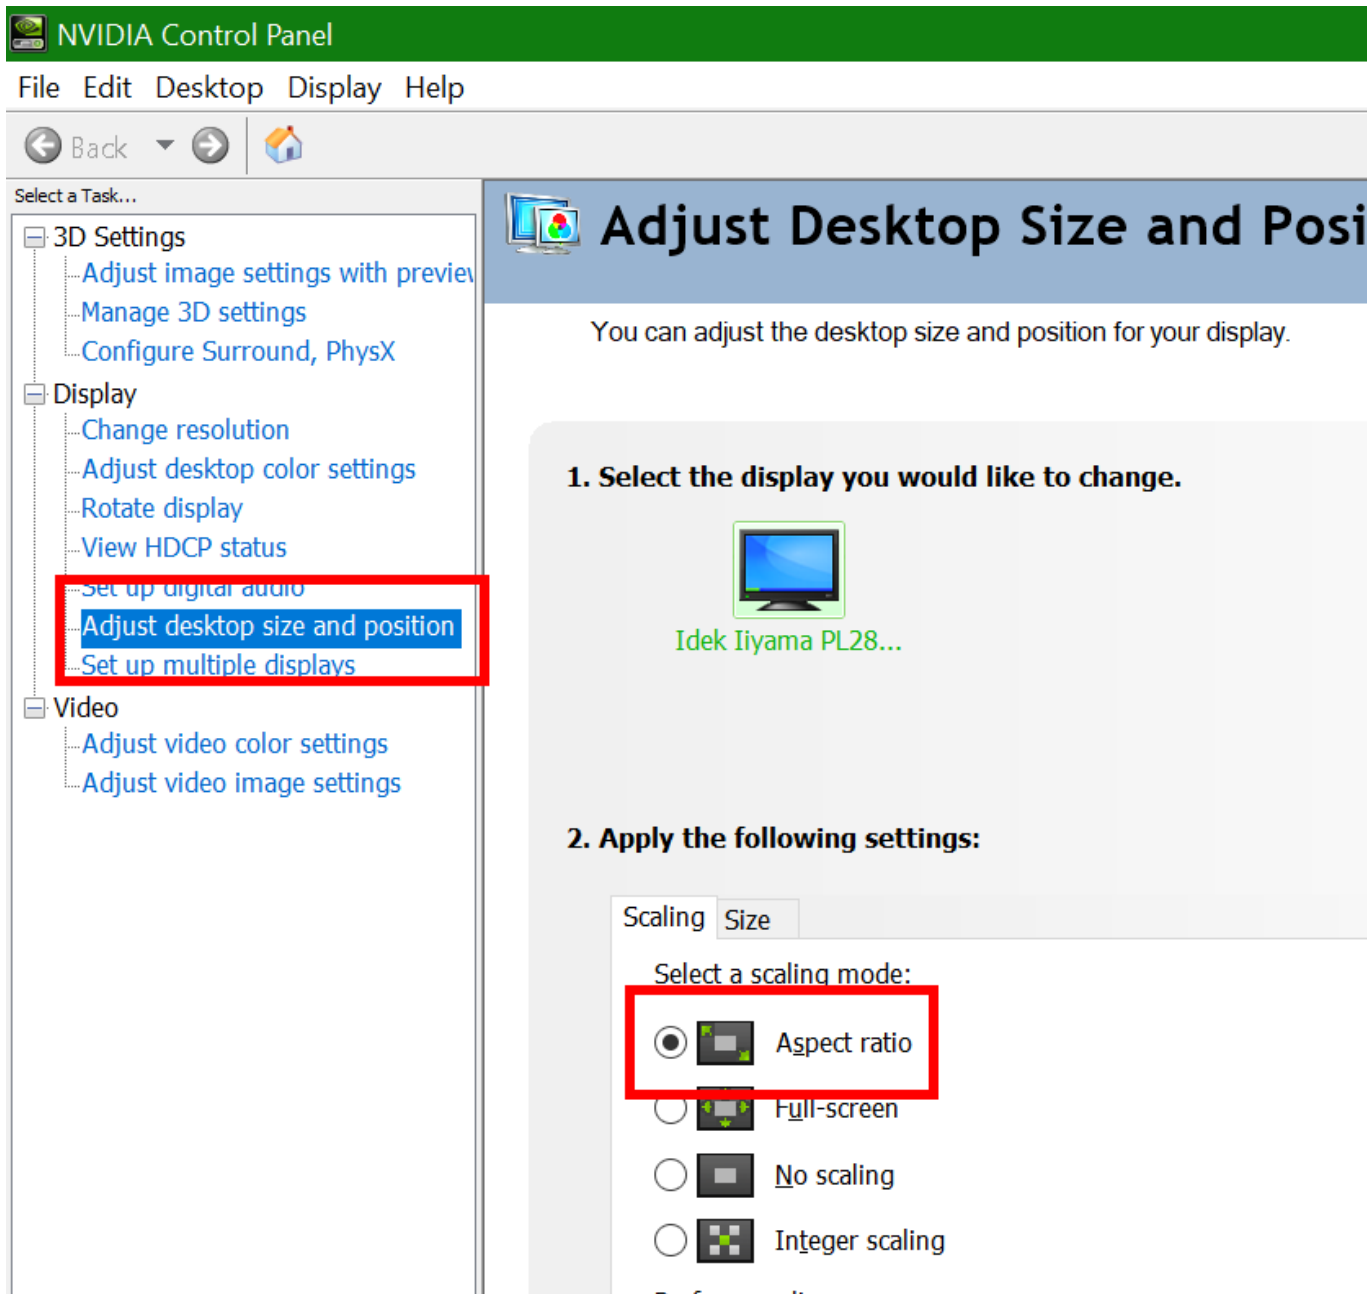

**Documents (1+)**

 nvidia Control Panel

When done, select the menu item **Display** → **Adjust desktop size and position**. In section **2. Apply the following settings**: select option **Aspect Ratio** in the tab **Scaling**:

This of course does leave the image being surrounded by the black bars on the left and right. So it really depends on your personal preferences, whether you like to see black bars or a stretched image. But you definitely have a choice.