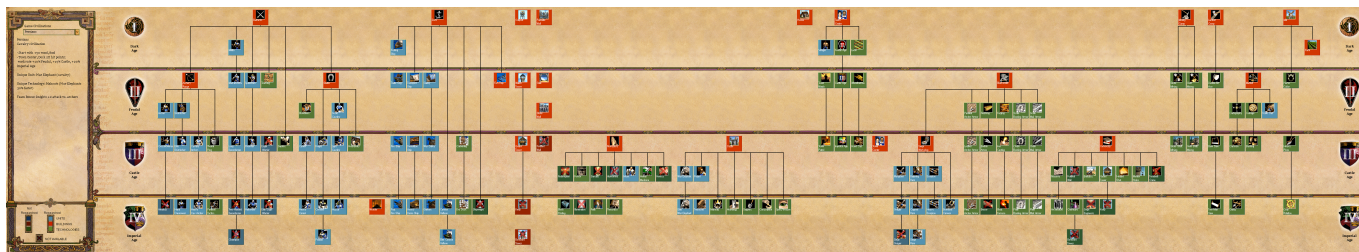

Age of Empires 2

Info

Multiplayer Information

- Internet play: yes
- LAN play: yes
- Lobby search: yes
- Direct IP: yes
- Play via [gameranger](#): reportedly
- [coop](#): yes
- Singleplayer campaign: yes
- Hotseat: no

Age of Empires 2 is a realtime strategy game from Microsoft. The CD has no actual copy protection. So the CD-Check mechanism works with Images or copied CDs as well.

Techtree

Netzwerk

For internet play, the following ports are required to be forwarded to the host computer: TCP 2302-2400,6073, UDP 2302-2400,6073.