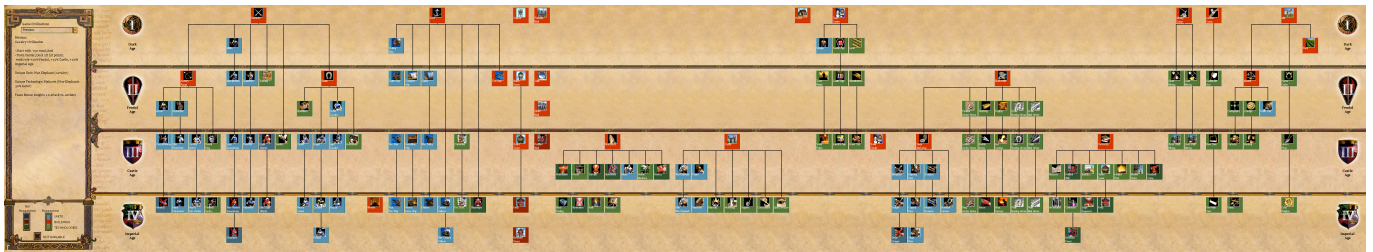

Age of Empires 2

Info

Multiplayer Information

- Internet play: yes
- LAN play: yes
- Lobby search: yes
- Direct IP: yes
- Play via [gameranger](#): reportedly
- [coop](#): yes
- Singleplayer campaign: yes
- Hotseat: no

Age of Empires 2 is a realtime strategy game from Microsoft. The CD has no actual copy protection. So the CD-Check mechanism works with Images or copied CDs as well.

Techtree

Netzwerk

For internet play, the following ports are required to be forwarded to the host computer: TCP 2302-2400,6073, UDP 2302-2400,6073.

[Back to the games database](#)

From:

<https://mwohlauer.d-n-s.name/wiki/> - mwohlauer.d-n-s.name / www.mobile-infanterie.de

Permanent link:

https://mwohlauer.d-n-s.name/wiki/doku.php?id=en:games:age_of_empires_2&rev=1648849157