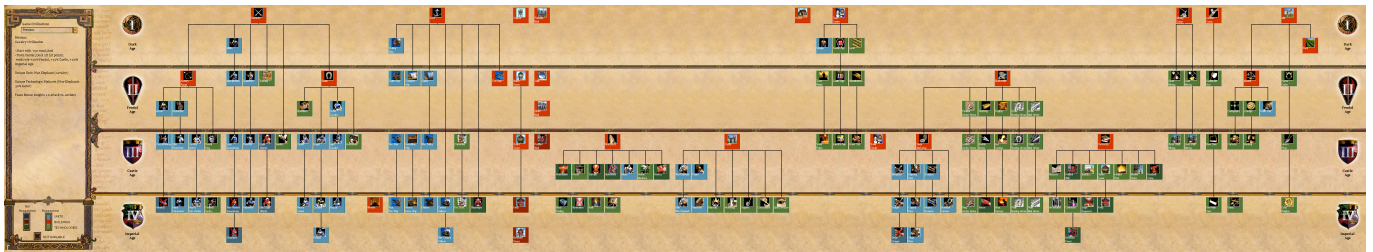

Age of Empires 2

Info

Multiplayer Information

- Internet play: yes
- LAN play: yes
- Lobby search: yes
- Direct IP: yes
- Play via [gameranger](#): reportedly
- [coop](#): yes
- Singleplayer campaign: yes
- Hotseat: no

Age of Empires 2 is a realtime strategy game from Microsoft. The CD has no actual copy protection. So the CD-Check mechanism works with Images or copied CDs as well.

Techtree

Netzwerk

For internet play, the following ports are required to be forwarded to the host computer: TCP 2302-2400,6073, UDP 2302-2400,6073.

[Back to the games database](#)

From:

<https://mwohlauer.d-n-s.name/wiki/> - mwohlauer.d-n-s.name / www.mobile-infanterie.de

Permanent link:

https://mwohlauer.d-n-s.name/wiki/doku.php?id=en:games:age_of_empires_2&rev=1648848520