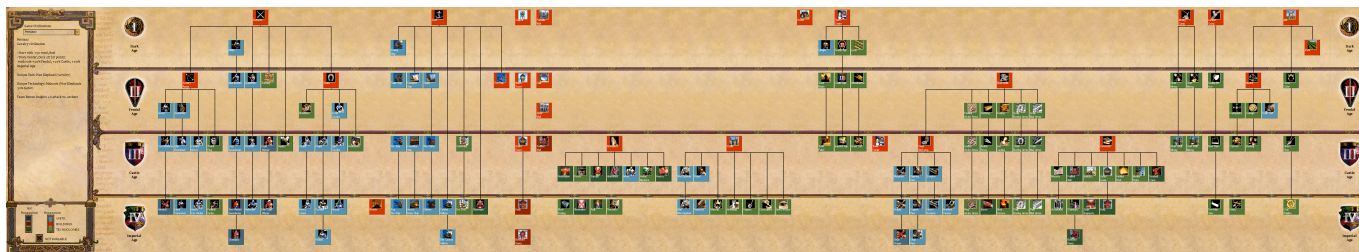

Age of Empires 2

Info

Multiplayer Information

- Internet play: yes
- LAN play: yes
- Lobby search: yes
- Direct IP: yes
- Play via [gameranger](#): reportedly
- [coop](#): yes
- Singleplayer campaign: yes
- Hotseat: no

Age of Empires 2 is a realtime strategy game from Microsoft. The CD has no actual copy protection. So the CD-Check mechanism works with Images or copied CDs as well.

Techtree

Netzwerk

For internet play, the following ports are required to be forwarded to the host computer: TCP 2302-2400,6073, UDP 2302-2400,6073.

[Back to the games database](#)

From:

<https://mwohlauer.d-n-s.name/wiki/> - mwohlauer.d-n-s.name / www.mobile-infanterie.de

Permanent link:

<https://mwohlauer.d-n-s.name/wiki/doku.php?id=en:games:age_of_empires_2&rev=1648847892>

Last update: **2022-04-01-21-18**