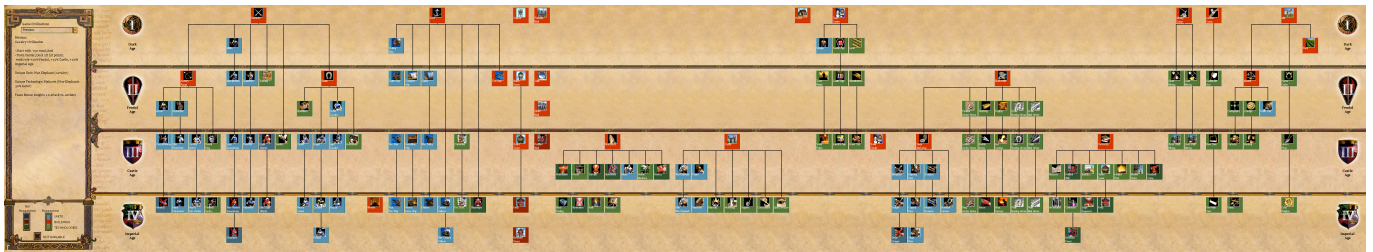

Age of Empires 2

Info

Multiplayer Information

- Internet play: untested
- LAN play: yes
- Lobby search: untested
- Direct IP: untested
- Play via [GameRanger](#): untested
- [Coop](#): yes
- Singleplayer campaign: yes
- Hotseat: no

Age of Empires 2 is a realtime strategy game from Microsoft. The CD has no actual copy protection. So the CD-Check mechanism works with Images or copied CDs as well.

Techtree

Netzwerk

For internet play, the following ports are required to be forwarded to the host computer: TCP 2302-2400,6073, UDP 2302-2400,6073.

[Back to the games database](#)

From:

<https://mwohlauer.d-n-s.name/wiki/> - mwohlauer.d-n-s.name / www.mobile-infanterie.de

Permanent link:

https://mwohlauer.d-n-s.name/wiki/doku.php?id=en:games:age_of_empires_2&rev=1588337841