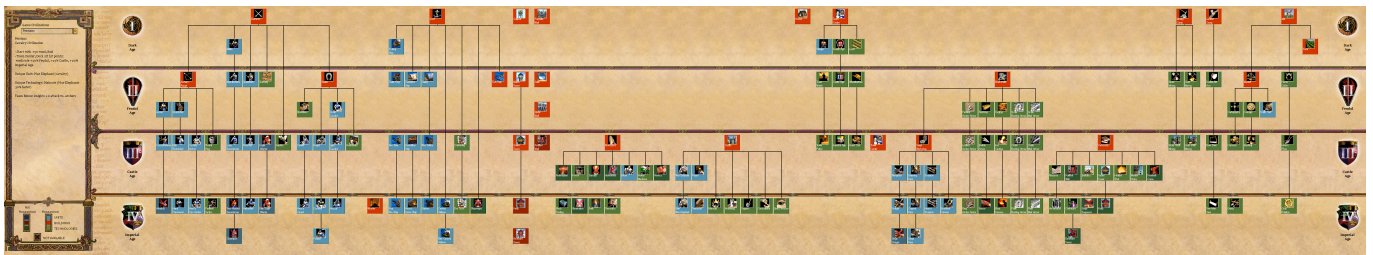

# Age of Empires 2

## Infos

Age of Empires 2 is a realtime strategy game from Microsoft. The CD has no actual copy protection. So the CD-Check mechanism works with Images or copied CDs as well.

## Netzwerk

For internet play, the following ports are required to be forwarded to the host computer: TCP 2302-2400,6073, UDP 2302-2400,6073.

[Back to the games database](#)

From:

<https://mwohlauer.d-n-s.name/wiki/> - [mwohlauer.d-n-s.name](http://mwohlauer.d-n-s.name) / [www.mobile-infanterie.de](http://www.mobile-infanterie.de)