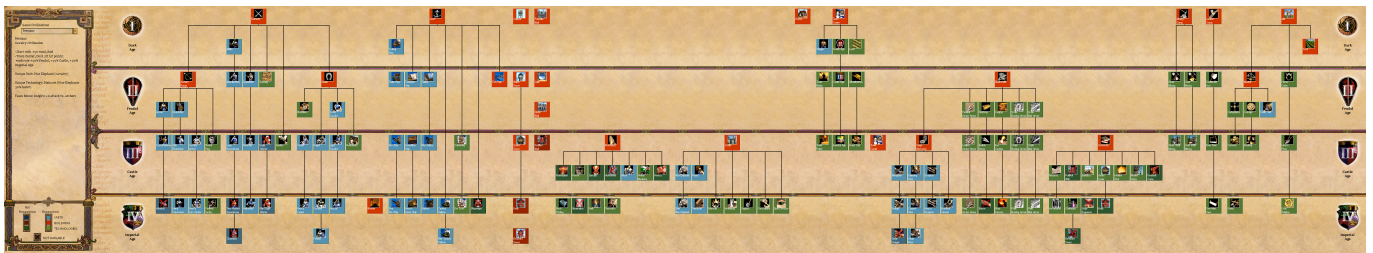

# Age of Empires 2

## Infos

Age of Empires 2 is a realtime strategy game from Microsoft. The CD has no actual copy protection. So the CD-Check mechanism works with Images or copied CDs as well.

## Netzwerk

For internet play, the following ports are required to be forwarded to the host computer: TCP 2302-2400,6073, UDP 2302-2400,6073.

[Back to the games database](#)

From:

<https://mwohlauer.d-n-s.name/wiki/> - [mwohlauer.d-n-s.name](http://mwohlauer.d-n-s.name) / [www.mobile-infanterie.de](http://www.mobile-infanterie.de)